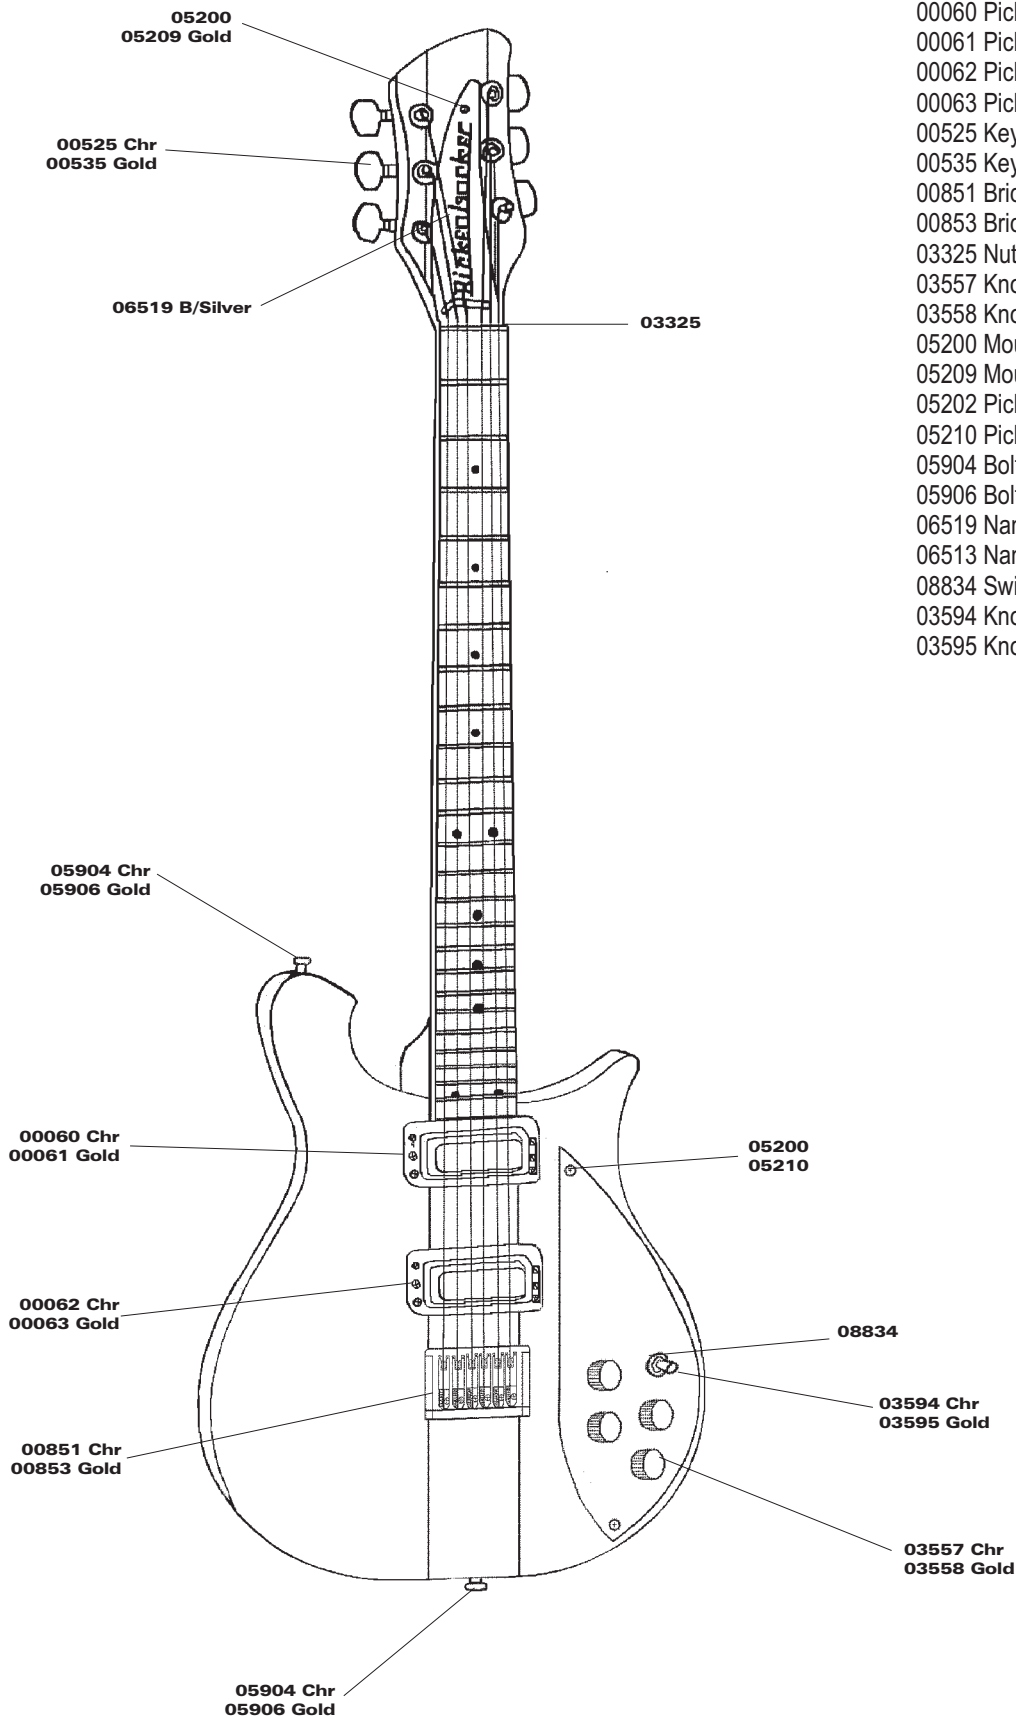

Models 650A, 650C, 650D 650F, 650S

- 00060 Pickup Assy HB1 Bass (Chr)
- 00061 Pickup Assy HB1 Bass (Gold)
- 00062 Pickup Assy HB1 Treble (Chr)
- 00063 Pickup Assy HB1 Treble (Gold)
- 00525 Keywind Set (6) (Chr)
- 00535 Keywind Set (6) (Gold)
- 00851 Bridge (Chr)
- 00853 Bridge (Gold)
- 03325 Nut, 6 String W/O Binding
- 03557 Knob(1) Knurled (Chr)
- 03558 Knob(1), Knurled (Gold)
- 05200 Mounting Screw, Nameplate
- 05209 Mounting Screw, Nameplate (Gold)
- 05202 Pickguard Screw
- 05210 Pickguard Screw (Gold)
- 05904 Bolt, Strap Lock (Chr)
- 05906 Bolt, Strap Lock (Gold)
- 06519 Nameplate (Black with Silver Letters)
- 06513 Nameplate (Black with Gold Letters)
- 08834 Switch Toggle Standard
- 03594 Knob Switch Bat (Chr)
- 03595 Knob Switch Bat (Gold)