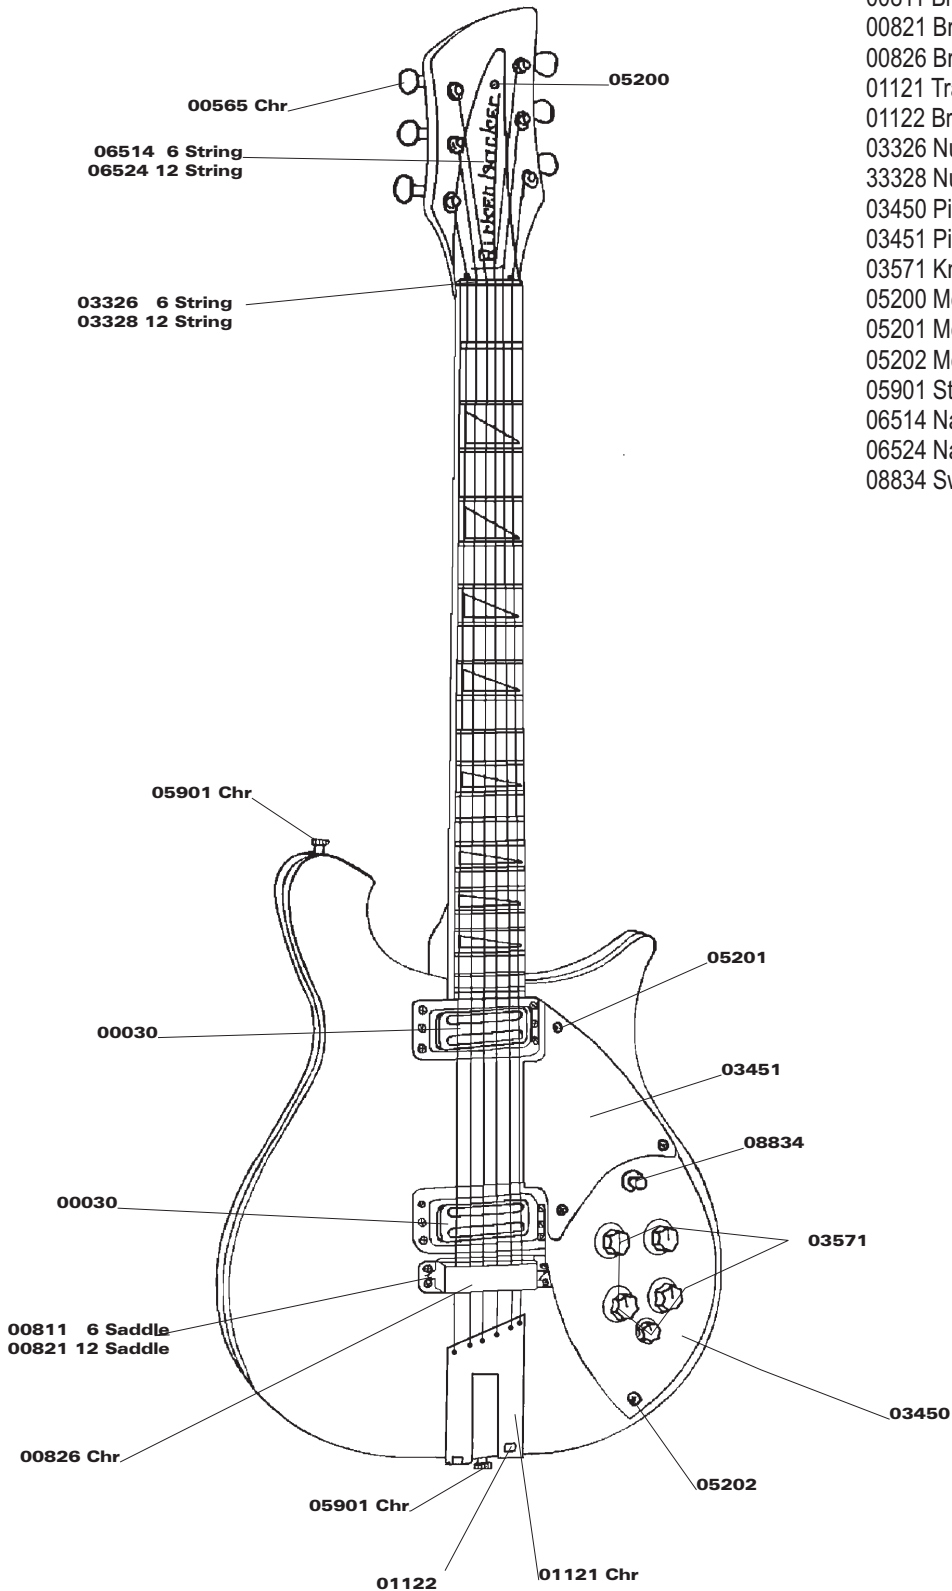

# Model 660, 660/12

- 00030 Vintage Pickup Assembly
- 00565 Keywind Set of 6, Ric Deluxe Vintage
- 00811 Bridge Assy
- 00821 Bridge Assy, 12 Saddle
- 00826 Bridge Cover (Chrome)
- 01121 Trapeze Tailpiece (Chrome)
- 01122 Bracket, Trapeze Tailpiece
- 03326 Nut, 6 String W/Binding
- 33328 Nut, 12 String W/Binding
- 03450 Pickguard, Lower, (Gold)
- 03451 Pickguard, Upper, (Gold)
- 03571 Knob Set of 5, Vintage
- 05200 Mounting Screws, Nameplate
- 05201 Mounting Screws, Upper Pickguard, Long
- 05202 Mounting Screw, Lower Pickguard, Short
- 05901 Strap Bolt (Chrome)
- 06514 Nameplate, Vintage, 6 String Gold
- 06524 Nameplate, Vintage, 12 String Gold
- 08834 Switch, Toggle Standard