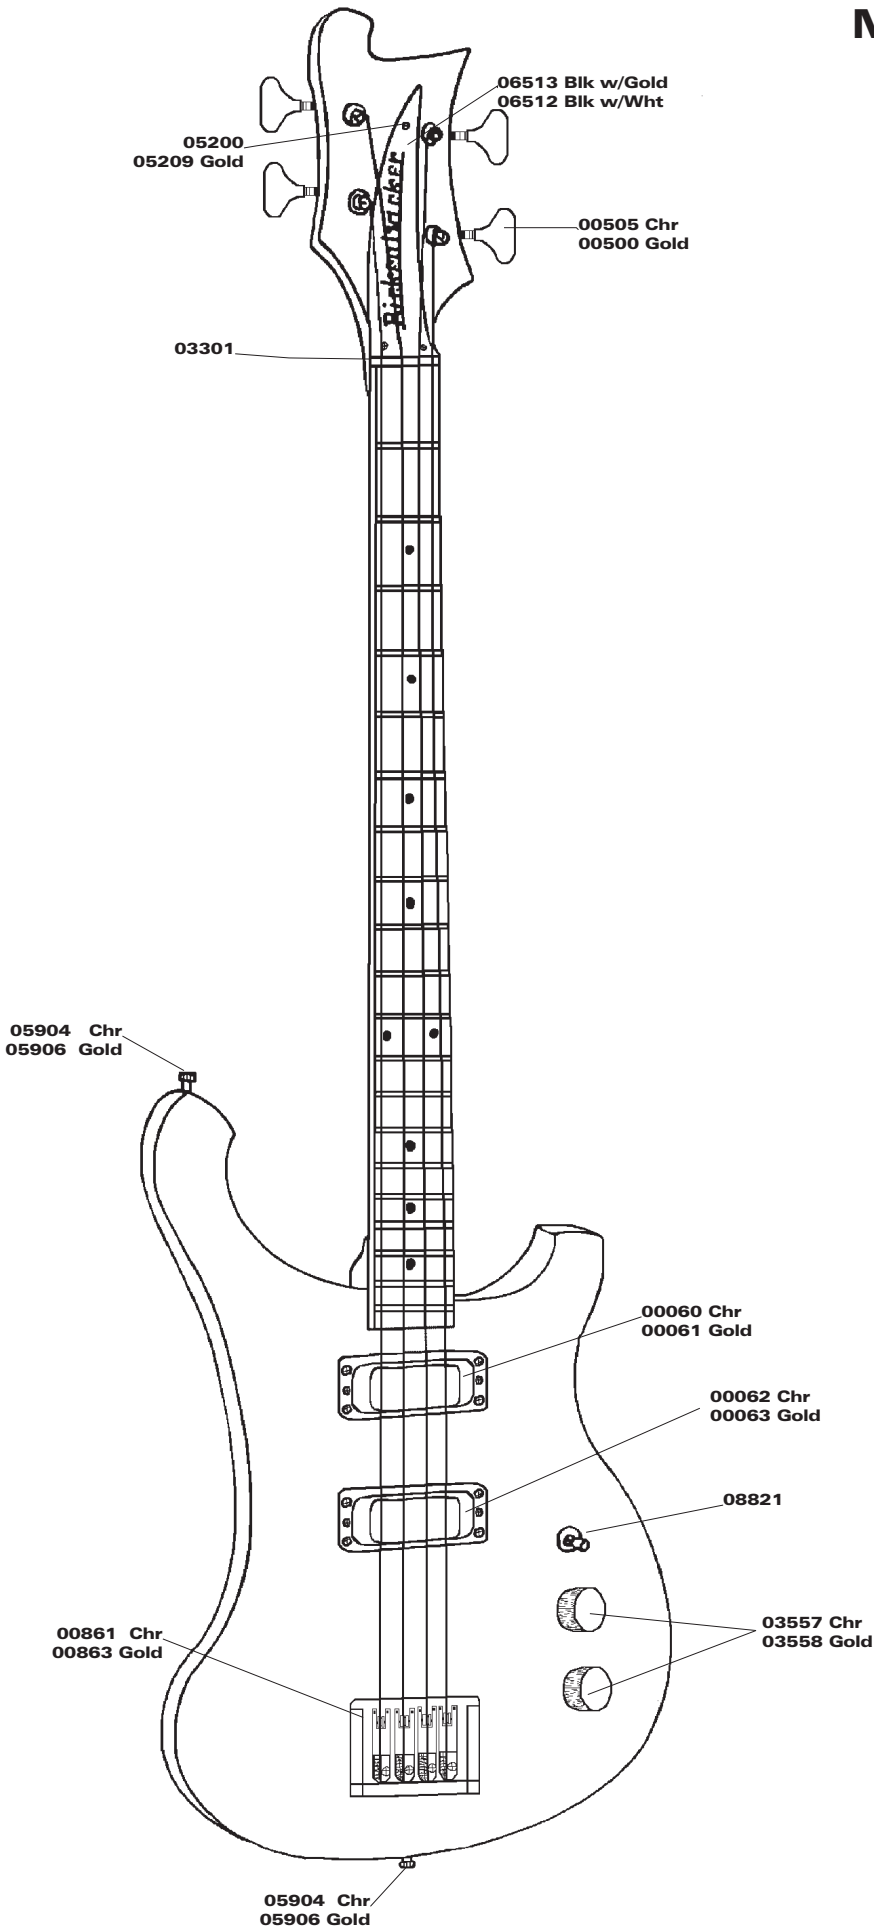

# Model 4004L/4004C Bass

- 00060 Pickup Assembly, Humbucking, (Chrome)
- 00061 Pickup Assembly, Humbucking, (Gold)
- 00062 Pickup Assembly, Humbucking, (Chrome) Treble
- 00063 Pickup Assembly, Humbucking, (Gold) Treble
- 00500 Keywind Set of 4, (Gold)
- 00505 Keywind Set of 4, (Chrome)
- 00861 Bridge Assembly, (Chrome)
- 00863 Bridge Assembly, (Gold)
- 03301 Nut, Bakelite, (Black)
- 03557 Knob, (Chrome)
- 03558 Knob, (Gold)
- 05200 Mounting Screw, Nameplate
- 05209 Mounting Screw, Nameplate (Gold)
- 05904 Strap Lock, (Chrome)
- 05906 Strap Lock, (Gold)
- 06512 Nameplate, (Black with White Letters)
- 06513 Nameplate, (Black with Gold Letters)
- 08821 Switch, Toggle