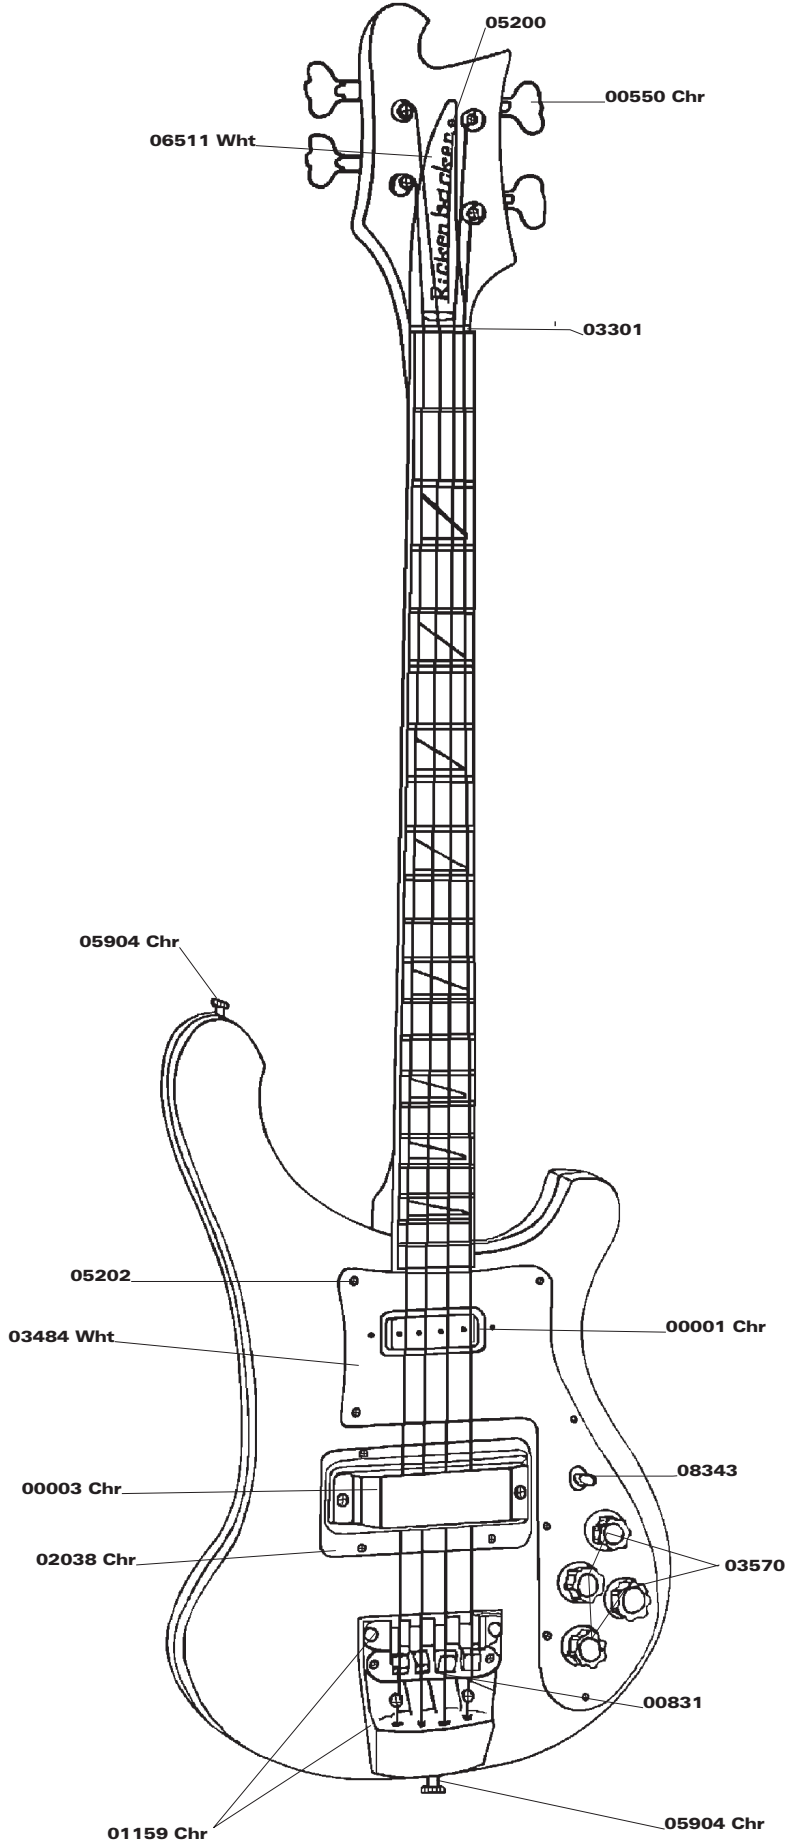

Model 4003 Bass

- 00001 Pickup Assembly, Bass, (Chrome)
- 00003 Pickup Assembly, Treble, (Chrome)
- 00550 Keywind Set of 4 (Chrome)
- 00831 Bridge Assembly
- 01159 Tailpiece+Damper Assembly (Chrome)
- 02038 Mounting Plate, Pickup Magnet (Chrome)
- 03301 Nut, Bakelite, (Black)
- 03484 Pickguard (White)
- 03570 Standard Knob Set of 4
- 05200 Mounting Screws, Nameplate
- 05202 Mounting Screws, Pickup Guard
- 05904 Strap Lock (Chrome)
- 06511 Nameplate (White with Black Letters)
- 08834 Switch, Toggle Standard