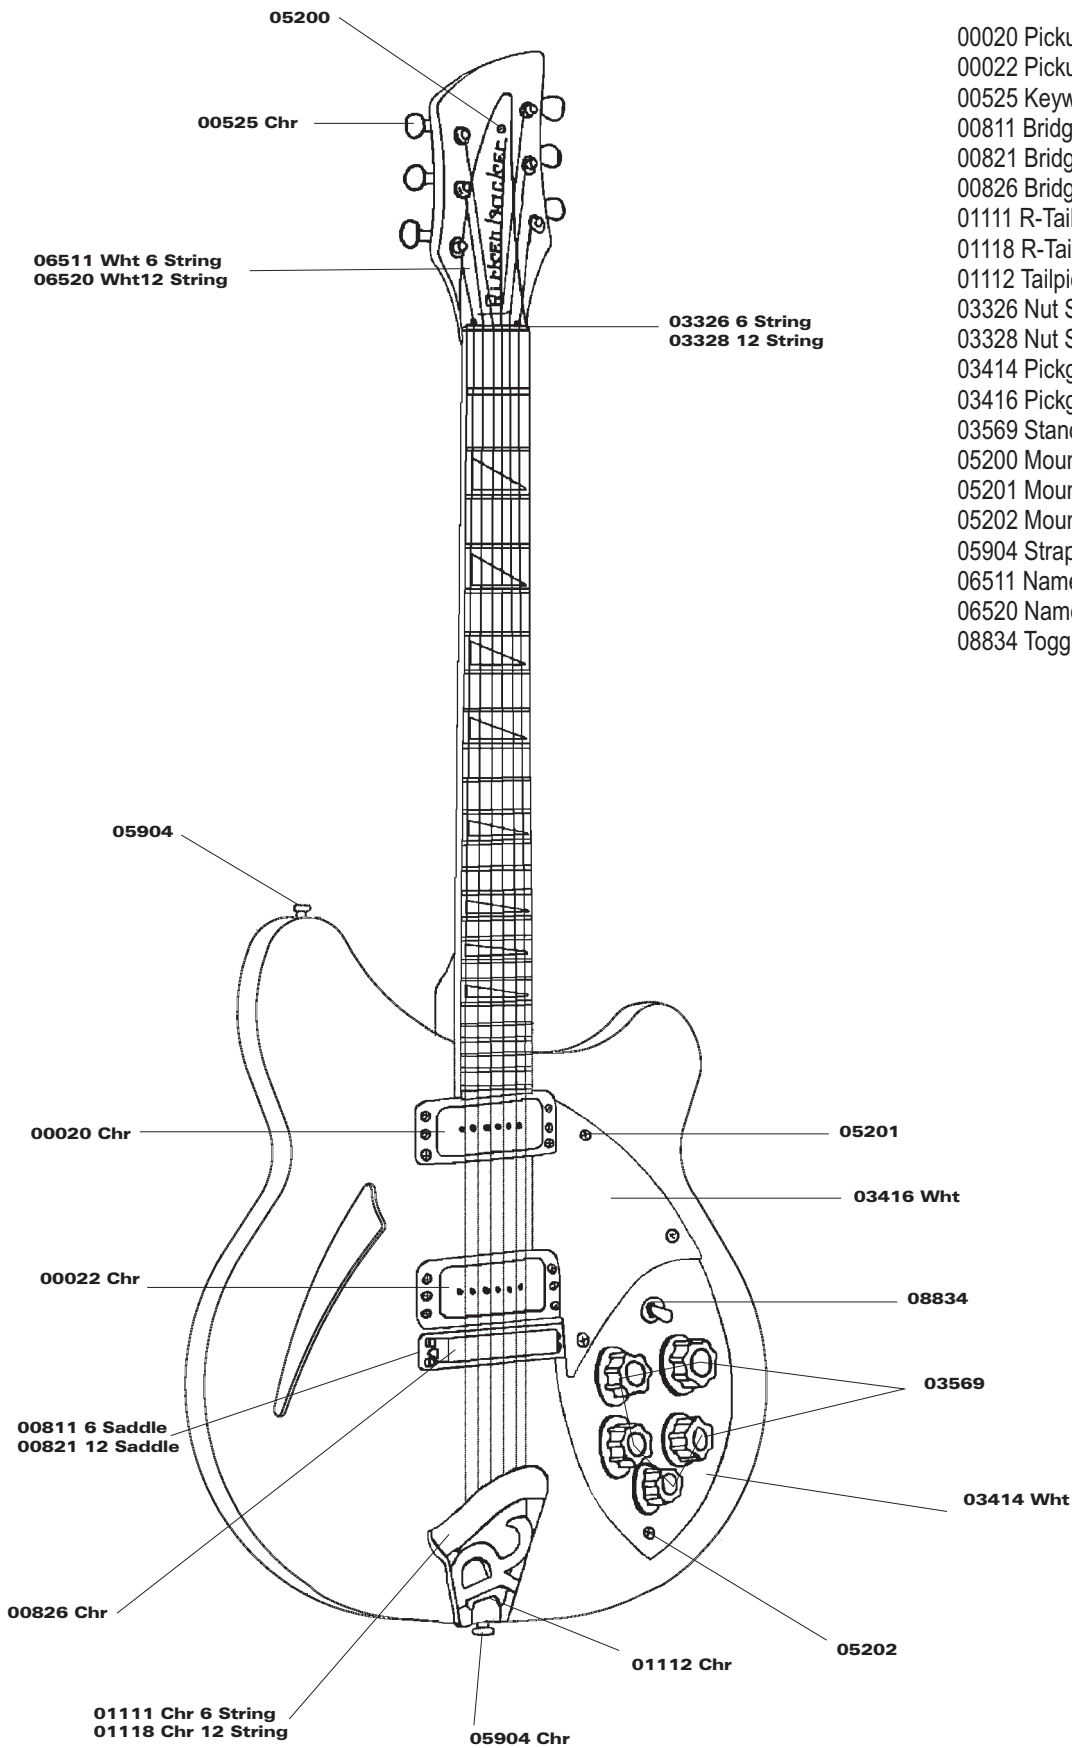

# Model 360, 360/12 Guitar

- 00020 Pickup Assembly, Bass, (Chrome)
- 00022 Pickup Assembly, Treble, (Chrome)
- 00525 Keywind Set of 6 (Chrome)
- 00811 Bridge Assembly
- 00821 Bridge Assy, 12 Saddle(Available Separately)
- 00826 Bridge Cover (Chrome)
- 01111 R-Tailpiece (Chrome)
- 01118 R-Tailpiece 12 String (Chr)
- 01112 Tailpiece Bracket (Chrome)
- 03326 Nut Std 6 String W/Binding (Black)
- 03328 Nut Std 12 String W/Binding (Black)
- 03414 Pickguard, Lower, (White)
- 03416 Pickguard, Upper, (White)
- 03569 Standard Knob Set of 5
- 05200 Mounting Screws, Nameplate
- 05201 Mounting Screws, Upper Pickguard, Long
- 05202 Mounting Screw, Lower Pickguard, Short
- 05904 Strap Lock (Chrome)
- 06511 Nameplate (White with Black Letters)
- 06520 Nameplate 12 String (White)
- 08834 Toggle Switch (Black)