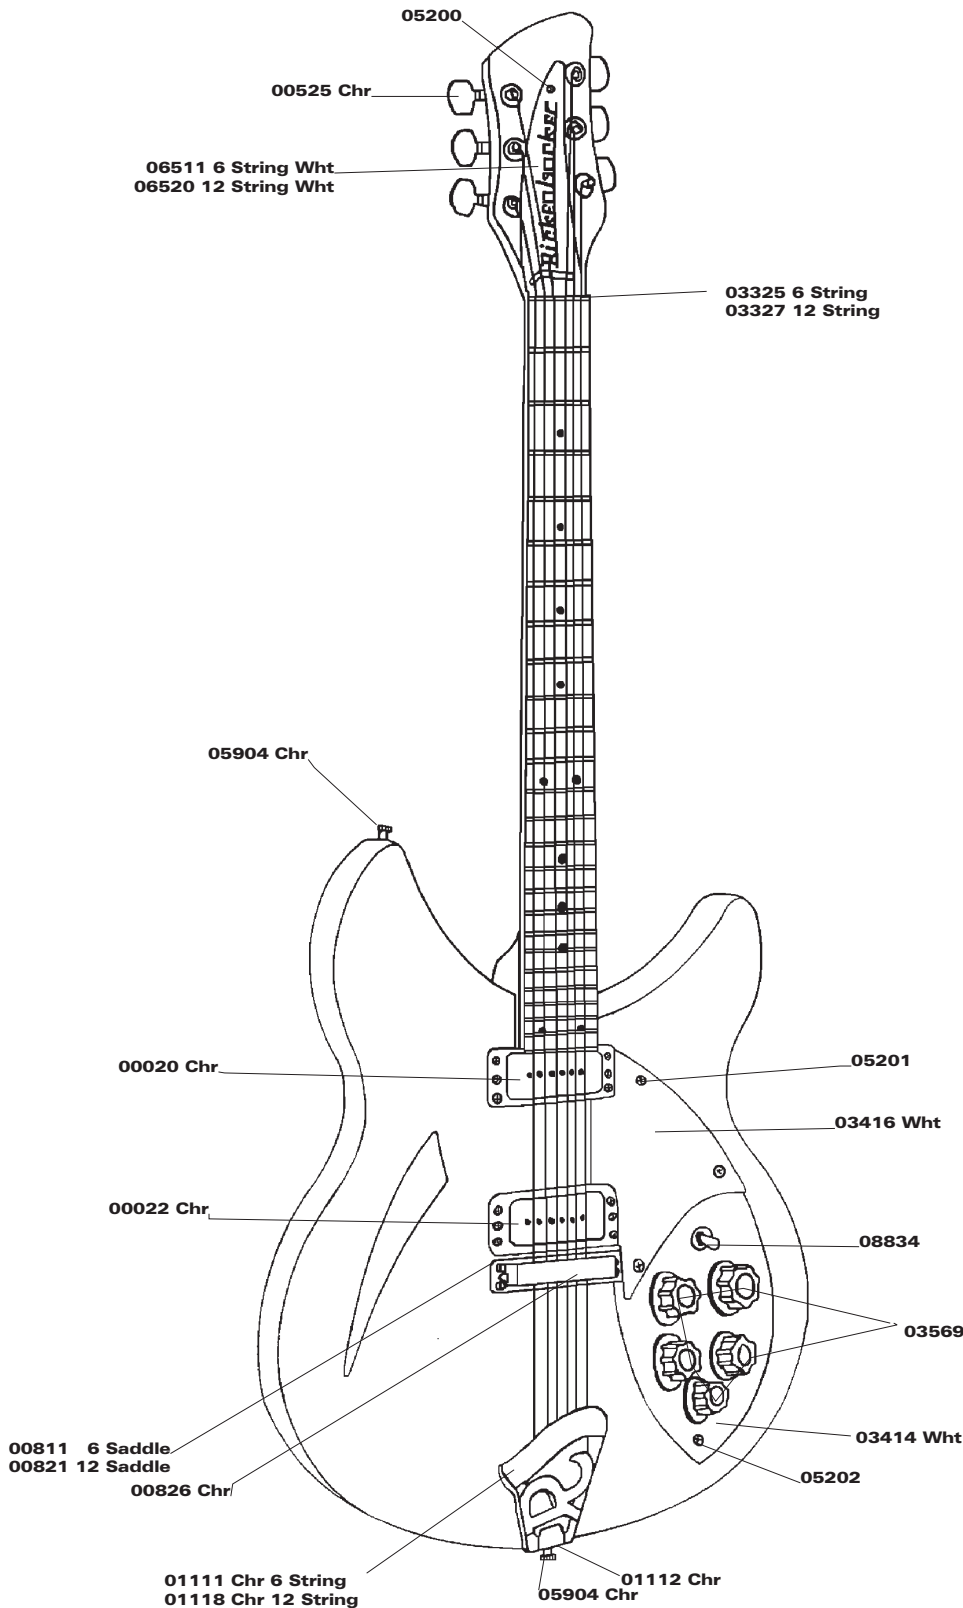

Model 330, 330/12 Guitars

- 00020 Pickup Assembly, Bass, (Chrome)
- 00022 Pickup Assembly, Treble, (Chrome)
- 00525 Keywind Set of 6 (Chrome)
- 00811 Bridge Assembly
- 00821 Bridge Assy, 12 Saddle(Available Separately)
- 00826 Bridge Cover (Chrome)
- 01111 R-Tailpiece (Chrome)
- 01118 R-Tailpiece (Chrome)
- 01112 Tailpiece Bracket (Chrome)
- 03325 Nut 6 String W/O Binding
- 03327 Nut 12 String W/O Binding
- 03414 Pickguard, Lower, (White)
- 03416 Pickguard, Upper, (White)
- 03569 Standard Knob Set of 5
- 05200 Mounting Screws, Nameplate
- 05201 Mounting Screws, Upper Pickguard, Long
- 05202 Mounting Screw, Lower Pickguard, Short
- 05904 Strap Lock (Chrome)
- 06511 Nameplate 6 String (White with Black Letters)
- 06520 Nameplate 12 String (White with Black Letters)
- 08834 Switch, Toggle Standard